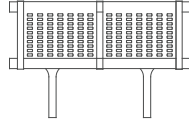

MOR2SM

MOR3SM

MOR2SWO

Setz™

Options:

- 2-5 tandem seats and benches
- Backless and backed

Finishes:

- Arconas standard powder coat
- Zinc plated undercoat and clear top coat recommended for outdoor use