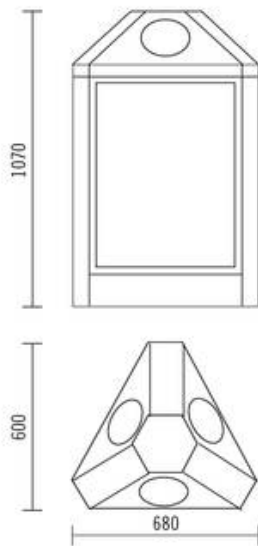

# DATA SHEET

## ORIGINAL floor-standing bin B1/B3

|                           |                                      |
|---------------------------|--------------------------------------|
| Volume:                   | 1000 WHUV 1000 WHUV                  |
| Casing material:          | 1.4301/B.S. 304 S 15 stainless steel |
| Inner container material: | galvanised steel plate               |
| Width:                    | ?                                    |
| Depth:                    | ?                                    |
| Height:                   | ?                                    |
| Weight:                   | 10 EV 10 EV                          |
| Accessories/options:      | ashtray                              |