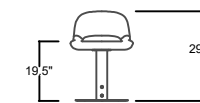

## BARI STOOL

PLAN VIEW 20.5"W x 21.0"D x 37.5"H  
520 mm x 533 mm x 952 mm

FRONT VIEW 20.5"W x 21.0"D x 37.5"H  
520 mm x 533 mm x 952 mm

SIDE VIEW 20.5"W x 21.0"D x 37.5"H  
520 mm x 533 mm x 952 mm

ISOMETRIC VIEW 20.5"W x 21.0"D x 37.5"H  
520 mm x 533 mm x 952 mm

SEAT HEIGHT 27.8 "

PLAN VIEW 20.5"W x 21.0"D x 34.3"H  
520 mm x 533 mm x 863 mm

FRONT VIEW 20.5"W x 21.0"D x 34.3"H  
520 mm x 533 mm x 863 mm

VIEW VIEW 20.5"W x 21.0"D x 34.3"H  
520 mm x 533 mm x 863 mm

ISOMETRIC VIEW 20.5"W x 21.0"D x 34.3"H  
520 mm x 533 mm x 863 mm

SEAT HEIGHT 24.5 "

PLAN VIEW 20.5"W x 21.0"D x 29.3"H  
520 mm x 533 mm x 736 mm

FRONT VIEW 20.5"W x 21.0"D x 29.3"H  
520 mm x 533 mm x 736 mm

SIDE VIEW 20.5"W x 21.0"D x 29.3"H  
520 mm x 533 mm x 736 mm

ISOMETRIC VIEW 20.5"W x 21.0"D x 29.3"H  
520 mm x 533 mm x 736 mm

SEAT HEIGHT 19.5 "