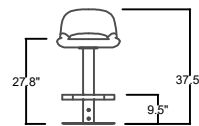

## BARI STOOL

PLAN VIEW 20.5"W x 21.0"D x 37.5"H  
520 mm x 533 mm x 952 mm

FRONT VIEW 20.5"W x 21.0"D x 37.5"H  
520 mm x 533 mm x 952 mm

SIDE VIEW 20.5"W x 21.0"D x 37.5"H  
520 mm x 533 mm x 952 mm

ISOMETRIC VIEW 20.5"W x 21.0"D x 37.5"H  
520 mm x 533 mm x 952 mm

SEAT HEIGHT 27.8 "

PLAN VIEW 20.5"W x 21.0"D x 34.3"H  
520 mm x 533 mm x 863 mm

FRONT VIEW 20.5"W x 21.0"D x 34.3"H  
520 mm x 533 mm x 863 mm

VIEW VIEW 20.5"W x 21.0"D x 34.3"H  
520 mm x 533 mm x 863 mm

ISOMETRIC VIEW 20.5"W x 21.0"D x 34.3"H  
520 mm x 533 mm x 863 mm

SEAT HEIGHT 24.5 "

PLAN VIEW 20.5"W x 21.0"D x 29.3"H  
520 mm x 533 mm x 736 mm

FRONT VIEW 20.5"W x 21.0"D x 29.3"H  
520 mm x 533 mm x 736 mm

SIDE VIEW 20.5"W x 21.0"D x 29.3"H  
520 mm x 533 mm x 736 mm

ISOMETRIC VIEW 20.5"W x 21.0"D x 29.3"H  
520 mm x 533 mm x 736 mm

SEAT HEIGHT 19.5 "