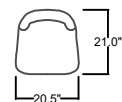

## BARI STOOL

PLAN VIEW 20.5"W x 21.0"D x 37.5"H  
520 mm x 533 mm x 952 mm

FRONT VIEW 20.5"W x 21.0"D x 37.5"H  
520 mm x 533 mm x 952 mm

SIDE VIEW 20.5"W x 21.0"D x 37.5"H  
520 mm x 533 mm x 952 mm

ISOMETRIC VIEW 20.5"W x 21.0"D x 37.5"H  
520 mm x 533 mm x 952 mm

SEAT HEIGHT 27.8 "

PLAN VIEW 20.5"W x 21.0"D x 34.3"H  
520 mm x 533 mm x 863 mm

FRONT VIEW 20.5"W x 21.0"D x 34.3"H  
520 mm x 533 mm x 863 mm

VIEW VIEW 20.5"W x 21.0"D x 34.3"H  
520 mm x 533 mm x 863 mm

ISOMETRIC VIEW 20.5"W x 21.0"D x 34.3"H  
520 mm x 533 mm x 863 mm

SEAT HEIGHT 24.5 "

PLAN VIEW 20.5"W x 21.0"D x 29.3"H  
520 mm x 533 mm x 736 mm

FRONT VIEW 20.5"W x 21.0"D x 29.3"H  
520 mm x 533 mm x 736 mm

SIDE VIEW 20.5"W x 21.0"D x 29.3"H  
520 mm x 533 mm x 736 mm

ISOMETRIC VIEW 20.5"W x 21.0"D x 29.3"H  
520 mm x 533 mm x 736 mm

SEAT HEIGHT 19.5 "