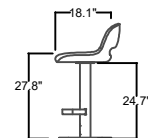

## BARI STOOL

PLAN VIEW 20.5"W x 21.0"D x 37.5"H  
520 mm x 533 mm x 952 mm

FRONT VIEW 20.5"W x 21.0"D x 37.5"H  
520 mm x 533 mm x 952 mm

SIDE VIEW 20.5"W x 21.0"D x 37.5"H  
520 mm x 533 mm x 952 mm

ISOMETRIC VIEW 20.5"W x 21.0"D x 37.5"H  
520 mm x 533 mm x 952 mm

SEAT HEIGHT 27.8 "

PLAN VIEW 20.5"W x 21.0"D x 34.3"H  
520 mm x 533 mm x 863 mm

FRONT VIEW 20.5"W x 21.0"D x 34.3"H  
520 mm x 533 mm x 863 mm

VIEW VIEW 20.5"W x 21.0"D x 34.3"H  
520 mm x 533 mm x 863 mm

ISOMETRIC VIEW 20.5"W x 21.0"D x 34.3"H  
520 mm x 533 mm x 863 mm

SEAT HEIGHT 24.5 "

PLAN VIEW 20.5"W x 21.0"D x 29.3"H  
520 mm x 533 mm x 736 mm

FRONT VIEW 20.5"W x 21.0"D x 29.3"H  
520 mm x 533 mm x 736 mm

SIDE VIEW 20.5"W x 21.0"D x 29.3"H  
520 mm x 533 mm x 736 mm

ISOMETRIC VIEW 20.5"W x 21.0"D x 29.3"H  
520 mm x 533 mm x 736 mm

SEAT HEIGHT 19.5 "