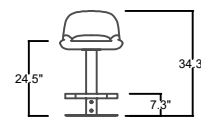

## BARI STOOL

PLAN VIEW 20.5"W x 21.0"D x 37.5"H  
520 mm x 533 mm x 952 mm

FRONT VIEW 20.5"W x 21.0"D x 37.5"H  
520 mm x 533 mm x 952 mm

SIDE VIEW 20.5"W x 21.0"D x 37.5"H  
520 mm x 533 mm x 952 mm

ISOMETRIC VIEW 20.5"W x 21.0"D x 37.5"H  
520 mm x 533 mm x 952 mm

SEAT HEIGHT 27.8 "

PLAN VIEW 20.5"W x 21.0"D x 34.3"H  
520 mm x 533 mm x 863 mm

FRONT VIEW 20.5"W x 21.0"D x 34.3"H  
520 mm x 533 mm x 863 mm

VIEW VIEW 20.5"W x 21.0"D x 34.3"H  
520 mm x 533 mm x 863 mm

ISOMETRIC VIEW 20.5"W x 21.0"D x 34.3"H  
520 mm x 533 mm x 863 mm

SEAT HEIGHT 24.5 "

PLAN VIEW 20.5"W x 21.0"D x 29.3"H  
520 mm x 533 mm x 736 mm

FRONT VIEW 20.5"W x 21.0"D x 29.3"H  
520 mm x 533 mm x 736 mm

SIDE VIEW 20.5"W x 21.0"D x 29.3"H  
520 mm x 533 mm x 736 mm

ISOMETRIC VIEW 20.5"W x 21.0"D x 29.3"H  
520 mm x 533 mm x 736 mm

SEAT HEIGHT 19.5 "