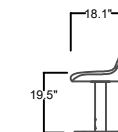

## BARI STOOL

PLAN VIEW 20.5"W x 21.0"D x 37.5"H  
520 mm x 533 mm x 952 mm

FRONT VIEW 20.5"W x 21.0"D x 37.5"H  
520 mm x 533 mm x 952 mm

SIDE VIEW 20.5"W x 21.0"D x 37.5"H  
520 mm x 533 mm x 952 mm

ISOMETRIC VIEW 20.5"W x 21.0"D x 37.5"H  
520 mm x 533 mm x 952 mm

SEAT HEIGHT 27.8 "

PLAN VIEW 20.5"W x 21.0"D x 34.3"H  
520 mm x 533 mm x 863 mm

FRONT VIEW 20.5"W x 21.0"D x 34.3"H  
520 mm x 533 mm x 863 mm

VIEW VIEW 20.5"W x 21.0"D x 34.3"H  
520 mm x 533 mm x 863 mm

ISOMETRIC VIEW 20.5"W x 21.0"D x 34.3"H  
520 mm x 533 mm x 863 mm

SEAT HEIGHT 24.5 "

PLAN VIEW 20.5"W x 21.0"D x 29.3"H  
520 mm x 533 mm x 736 mm

FRONT VIEW 20.5"W x 21.0"D x 29.3"H  
520 mm x 533 mm x 736 mm

SIDE VIEW 20.5"W x 21.0"D x 29.3"H  
520 mm x 533 mm x 736 mm

ISOMETRIC VIEW 20.5"W x 21.0"D x 29.3"H  
520 mm x 533 mm x 736 mm

SEAT HEIGHT 19.5 "