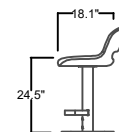

## BARI STOOL

PLAN VIEW 20.5"W x 21.0"D x 37.5"H  
520 mm x 533 mm x 952 mm

FRONT VIEW 20.5"W x 21.0"D x 37.5"H  
520 mm x 533 mm x 952 mm

SIDE VIEW 20.5"W x 21.0"D x 37.5"H  
520 mm x 533 mm x 952 mm

ISOMETRIC VIEW 20.5"W x 21.0"D x 37.5"H  
520 mm x 533 mm x 952 mm

SEAT HEIGHT 27.8 "

PLAN VIEW 20.5"W x 21.0"D x 34.3"H  
520 mm x 533 mm x 863 mm

FRONT VIEW 20.5"W x 21.0"D x 34.3"H  
520 mm x 533 mm x 863 mm

VIEW VIEW 20.5"W x 21.0"D x 34.3"H  
520 mm x 533 mm x 863 mm

ISOMETRIC VIEW 20.5"W x 21.0"D x 34.3"H  
520 mm x 533 mm x 863 mm

SEAT HEIGHT 24.5 "

PLAN VIEW 20.5"W x 21.0"D x 29.3"H  
520 mm x 533 mm x 736 mm

FRONT VIEW 20.5"W x 21.0"D x 29.3"H  
520 mm x 533 mm x 736 mm

SIDE VIEW 20.5"W x 21.0"D x 29.3"H  
520 mm x 533 mm x 736 mm

ISOMETRIC VIEW 20.5"W x 21.0"D x 29.3"H  
520 mm x 533 mm x 736 mm

SEAT HEIGHT 19.5 "